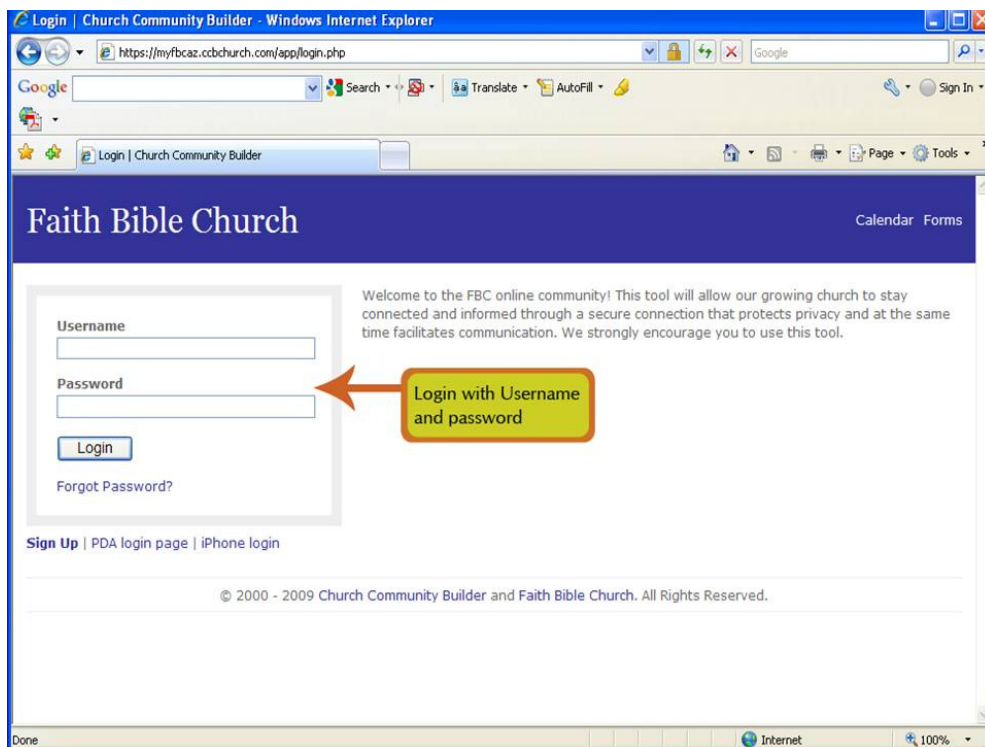

Church Community Builder

Basic user Walk Through

Let's walk through what a basic user sees.

Login

- Go to the top of the homepage and click myfbcaz login (<http://www.fbcaz.org/400201.ihtml>)
- <https://myfbcaz.ccbchurch.com/app/index.php>

There are two ways to log in. One is to type out the name of the website but it is easier to go to the myfbcaz login on the top of the home page. It would be good to save the URL to your favorites

If you don't have a login yet, you can click "Sign Up" which will send a request for a login and password. You can also login via PDA or iphone.