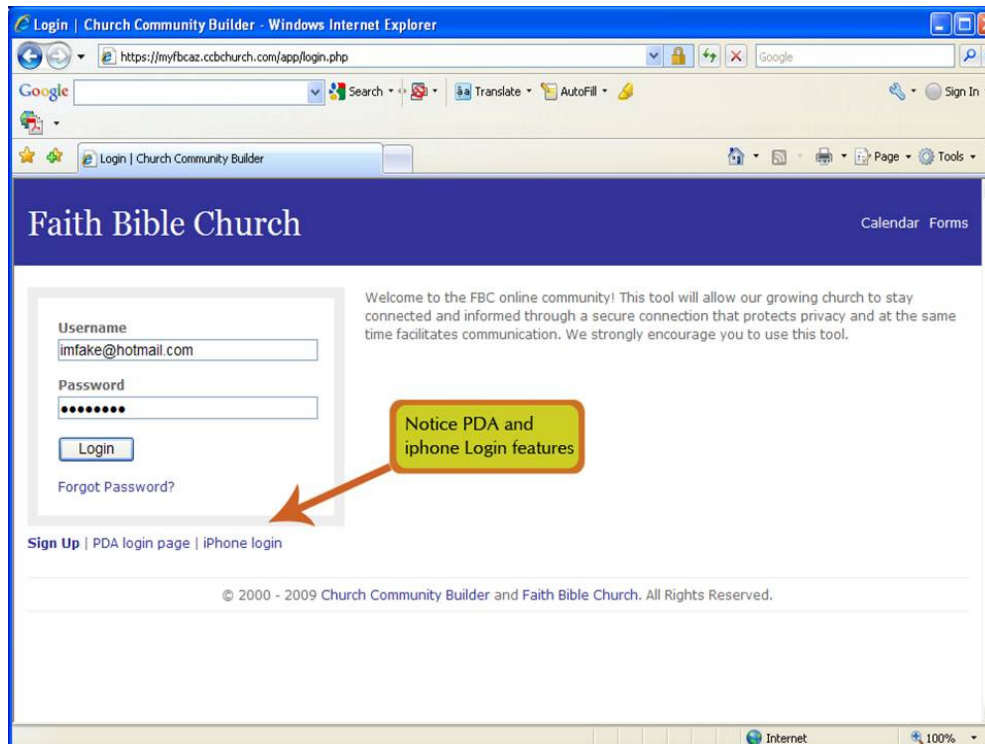

Church Community Builder

Basic user Walk Through

Let's walk through what a basic user sees.

Login

- Go to the top of the homepage and click myfbcaz login (<http://www.fbcaz.org/400201.ihtml>)
- <https://myfbcaz.ccbchurch.com/app/index.php>

There are two ways to log in. One is to type out the name of the website but it is easier to go to the myfbcaz login on the top of the home page. It would be good to save the URL to your favorites

If you don't have a login yet, you can click "Sign Up" which will send a request for a login and password. You can also login via PDA or iphone.